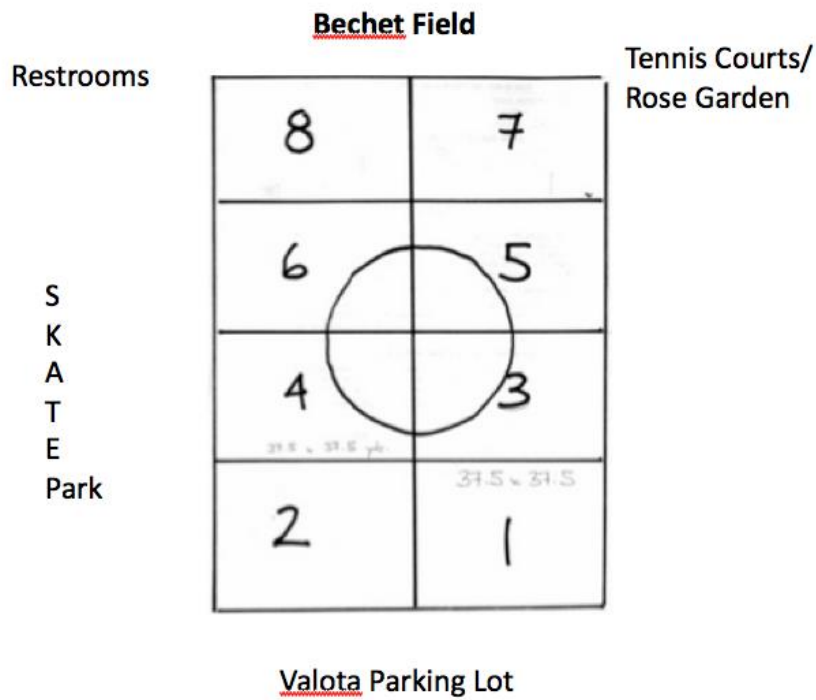

McGarvey - 4-5:30

Bechet 4-5:30 and 5:30-7

49er Field - 7 - 8:30

49er Field - 5:30 - 7

Hawes 5-6:30 T/Th

Kennedy Field

Roosevelt Field