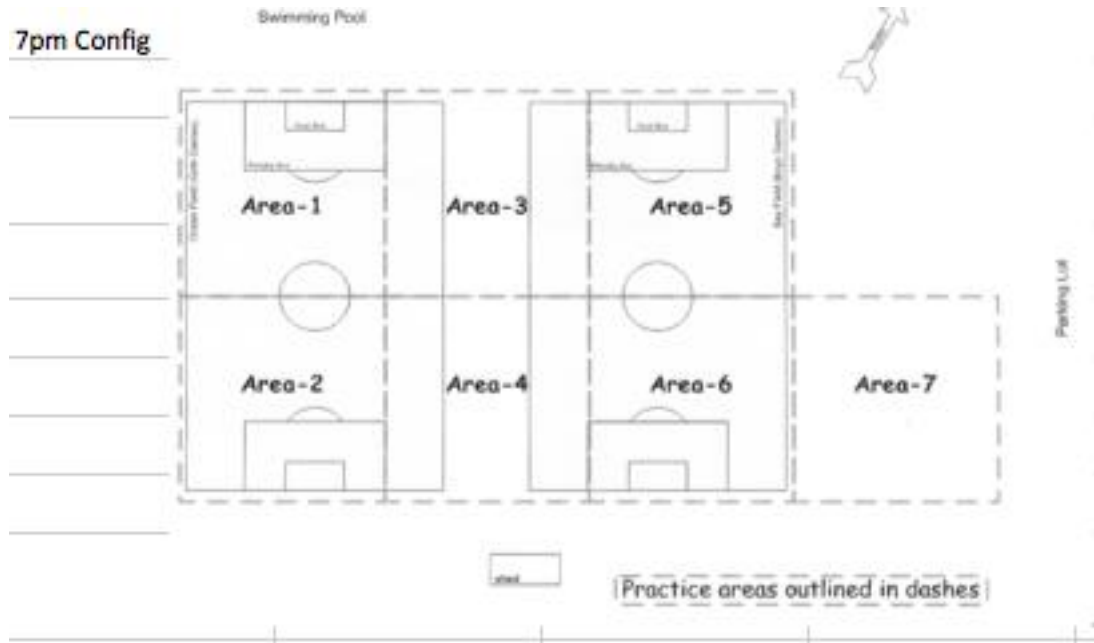

McGarvey - 4-5:30

Bechet 4-5:30 and 5:30-7

49er Field - 7 - 8:30

49er Field - 5:30 - 7

Hawes 5-6:30 T/Th

Kennedy Field

Roosevelt Field