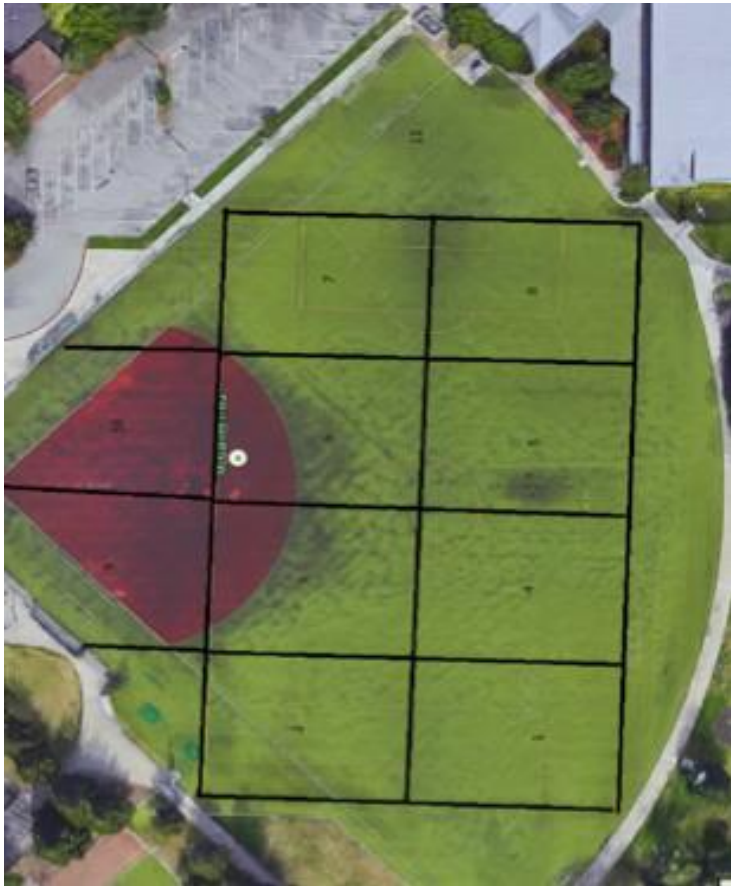

McGarvey - 4-5:30

Bechet 4-5:30 and 5:30-7

49er Field - 7 - 8:30

49er Field - 5:30 - 7

Hawes 5-6:30 T/Th

Kennedy Field

Roosevelt Field